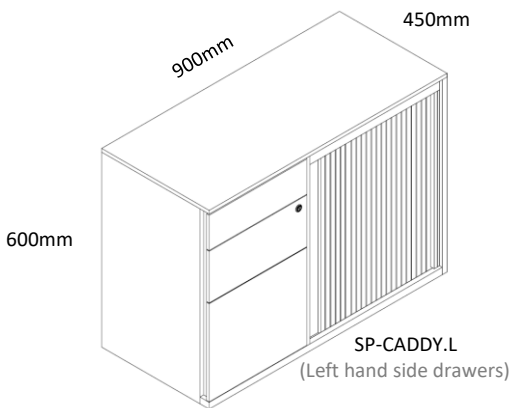

SP Caddy

Design:2022

A - Subtle premium powder coat finish

B - Full extension ball bearing sliders, each with maximum 35KG loading capacity

C - Interchangeable key lock and barrel system

D - Tambour door system with Aluminum slammer rails and magnetic strip

E - Environmentally friendly with 30% recycled raw material

< W >
(Pearl white)

< B >
(Satin black)

Premium power coat finish available stockexpress.® | For indent finish please check stock level

Pencil drawer