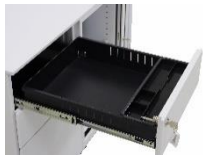

SP Caddy

Design:2022

A - Subtle premium powder coat finish

B - Full extension ball bearing sliders, each with maximum 35KG loading capacity

C - Interchangeable key lock and barrel system

D - Tambour door system with Aluminum slammer rails and magnetic strip

E - Environmentally friendly with 30% recycled raw material

< W >
(Pearl white)

< B >
(Satin black)

Premium power coat finish available stockexpress.® | For indent finish please check stock level

Pencil drawer

Full Drawer

Tambour Lock

Interchangeable lock barrels and master key

Options:

Specified Powder coat to full unit | Specified Powder coat to drawer front and/or top panel only | Cushion top in local fabric