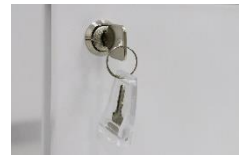

SP Caddy

Design:2022

A - Subtle premium powder coat finish

B - Full extension ball bearing sliders, each with maximum 35KG loading capacity

C - Interchangeable key lock and barrel system

D - Tambour door system with Aluminum slammer rails and magnetic strip

E - Environmentally friendly with 30% recycled raw material

< W >
(Pearl white)

< B >
(Satin black)

Premium power coat finish available stockexpress.® | For indent finish please check stock level

Pencil drawer

Full Drawer

Tambour Lock

Interchangeable lock barrels and master key

Options:

Specified Powder coat to full unit | Specified Powder coat to drawer front and/or top panel only | Cushion top in local fabric