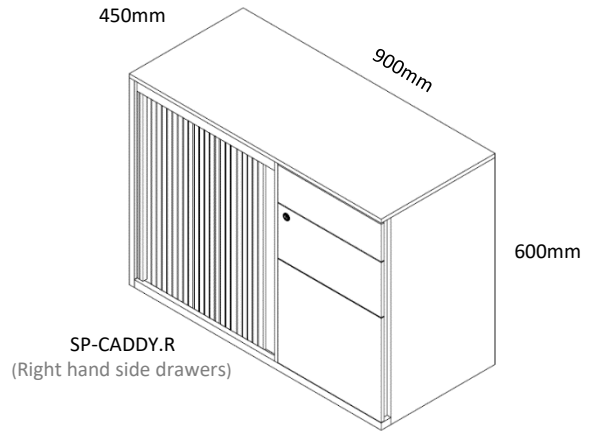

SP Caddy

Design:2022

A - Subtle premium powder coat finish

B - Full extension ball bearing sliders, each with maximum 35KG loading capacity

C - Interchangeable key lock and barrel system

D - Tambour door system with Aluminum slammer rails and magnetic strip

E - Environmentally friendly with 30% recycled raw material

< W >
(Pearl white)

< B >
(Satin black)

Premium power coat finish available stockexpress.® | For indent finish please check stock level

Pencil drawer